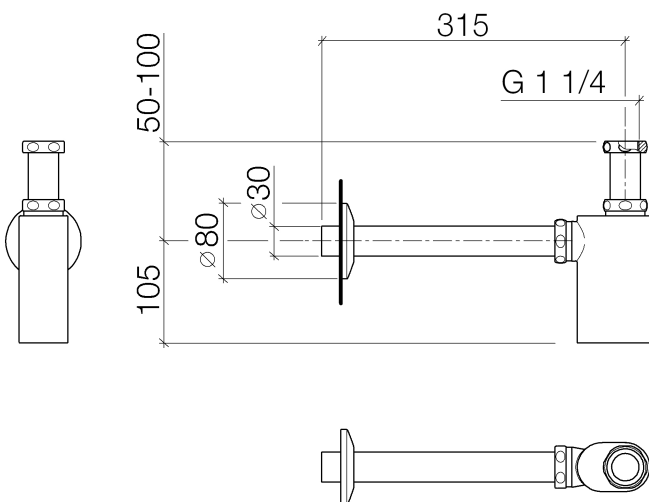

## Sink - Madison

Lavatory siphon 1 1/4" - polished chrome

Article number: 10 040 970-00

- Flange diameter 3-1/8"

polished chrome

Discontinued items available to order until 31.12.9999

## Dimensional drawing

All dimensions in mm / inch = mm x 0,0394

Sink - Madison

Lavatory siphon 1 1/4" - polished chrome

Article number: 10 040 970-00

## Sink - Madison

Lavatory siphon 1 1/4" - polished chrome

Article number: 10 040 970-00