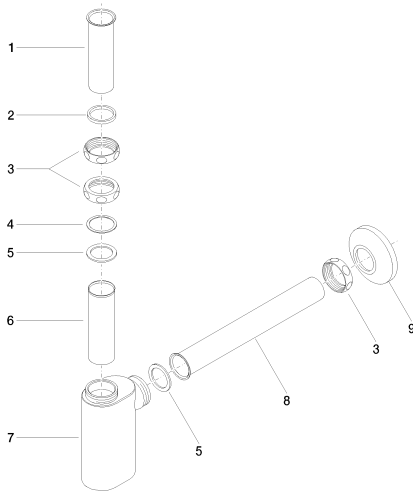

## Dimensional drawing

All dimensions in mm / inch = mm x 0,0394

Sink - Madison

Lavatory siphon 1 1/4" - polished chrome

Article number: 10 040 970-00

## Sink - Madison

Lavatory siphon 1 1/4" - polished chrome

Article number: 10 040 970-00

## Spare parts list

Number	Item Number	Designation	Number of units
1	09 28 23 005-00	Pipe - polished chrome	1
2	09 14 05 017 90	seal	1
3	09 23 30 015-00	Nut 1 1/4" - polished chrome	3
4	09 28 10 003 90	ring	1
5	09 14 05 016 90	Washer NBR 70 -	2
6	09 28 23 006 90	pipe	1
7	09 19 22 080-00	casing	1
8	09 28 23 002-00	pipe	1
9	04 27 01 015 00-00	rosette	1